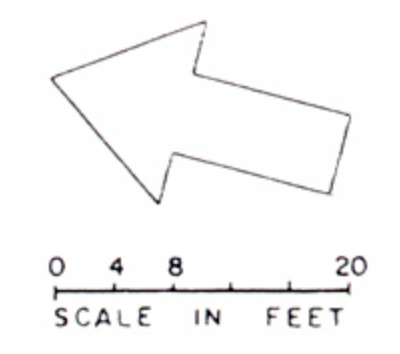

NEW YORK WORLD'S FAIR 1964-1965
FLUSHING MEADOW PARK
PRESS AND COMMUNICATIONS
BUILDING

PLAN

March 23, 1964