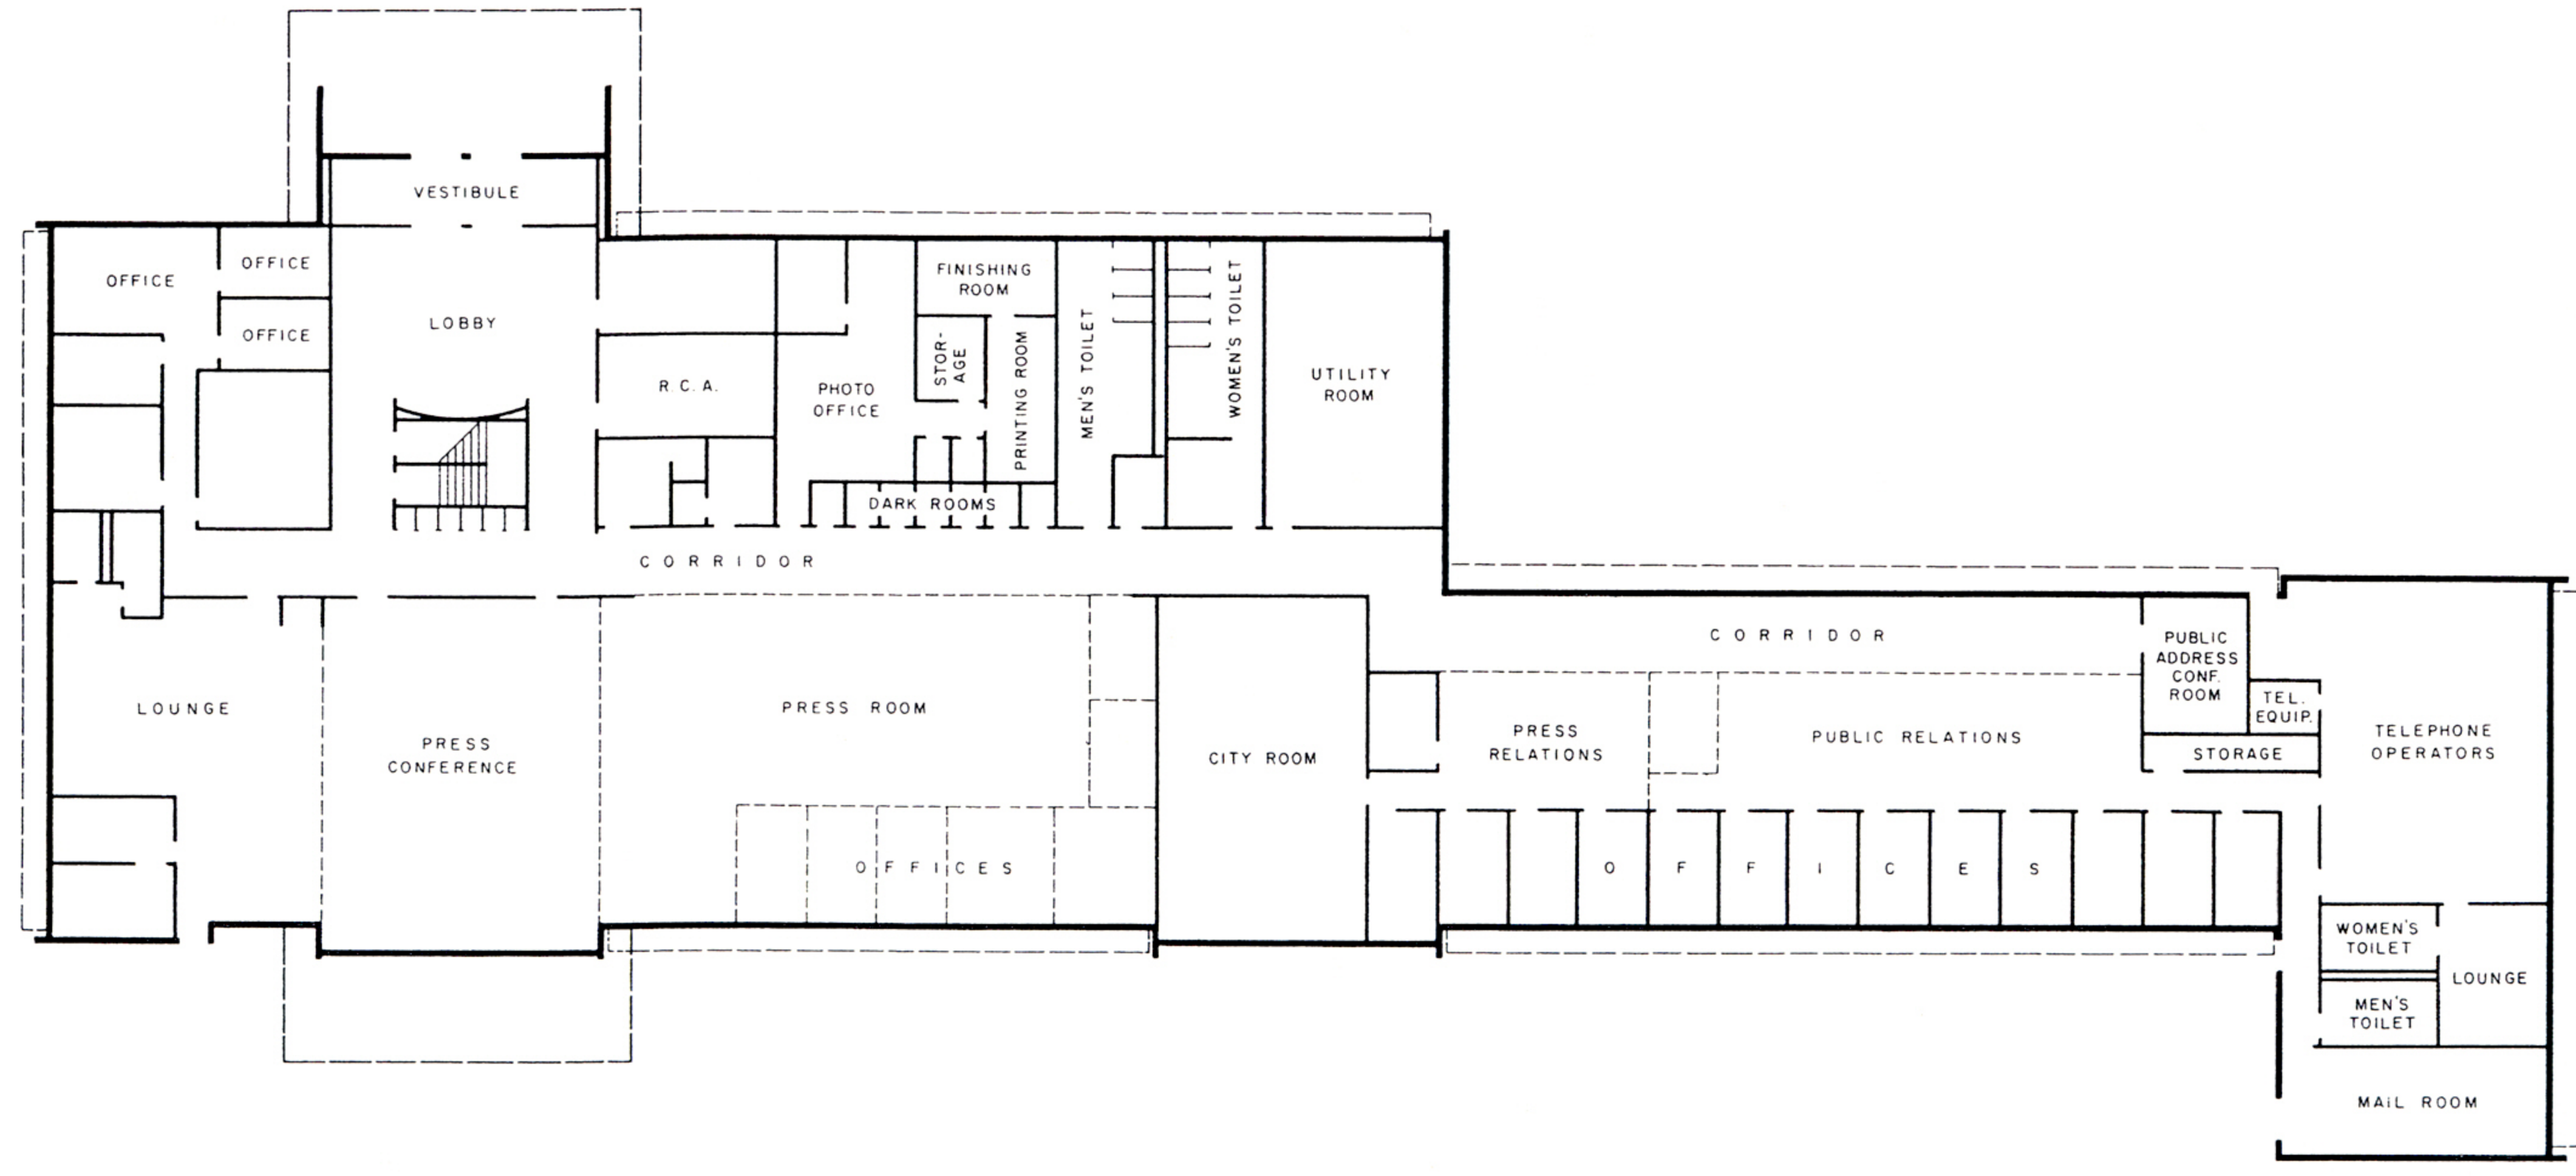

NEW YORK WORLD'S FAIR 1964-1965
FLUSHING MEADOW PARK
PRESS AND COMMUNICATIONS
BUILDING

PLAN

March 23, 1964