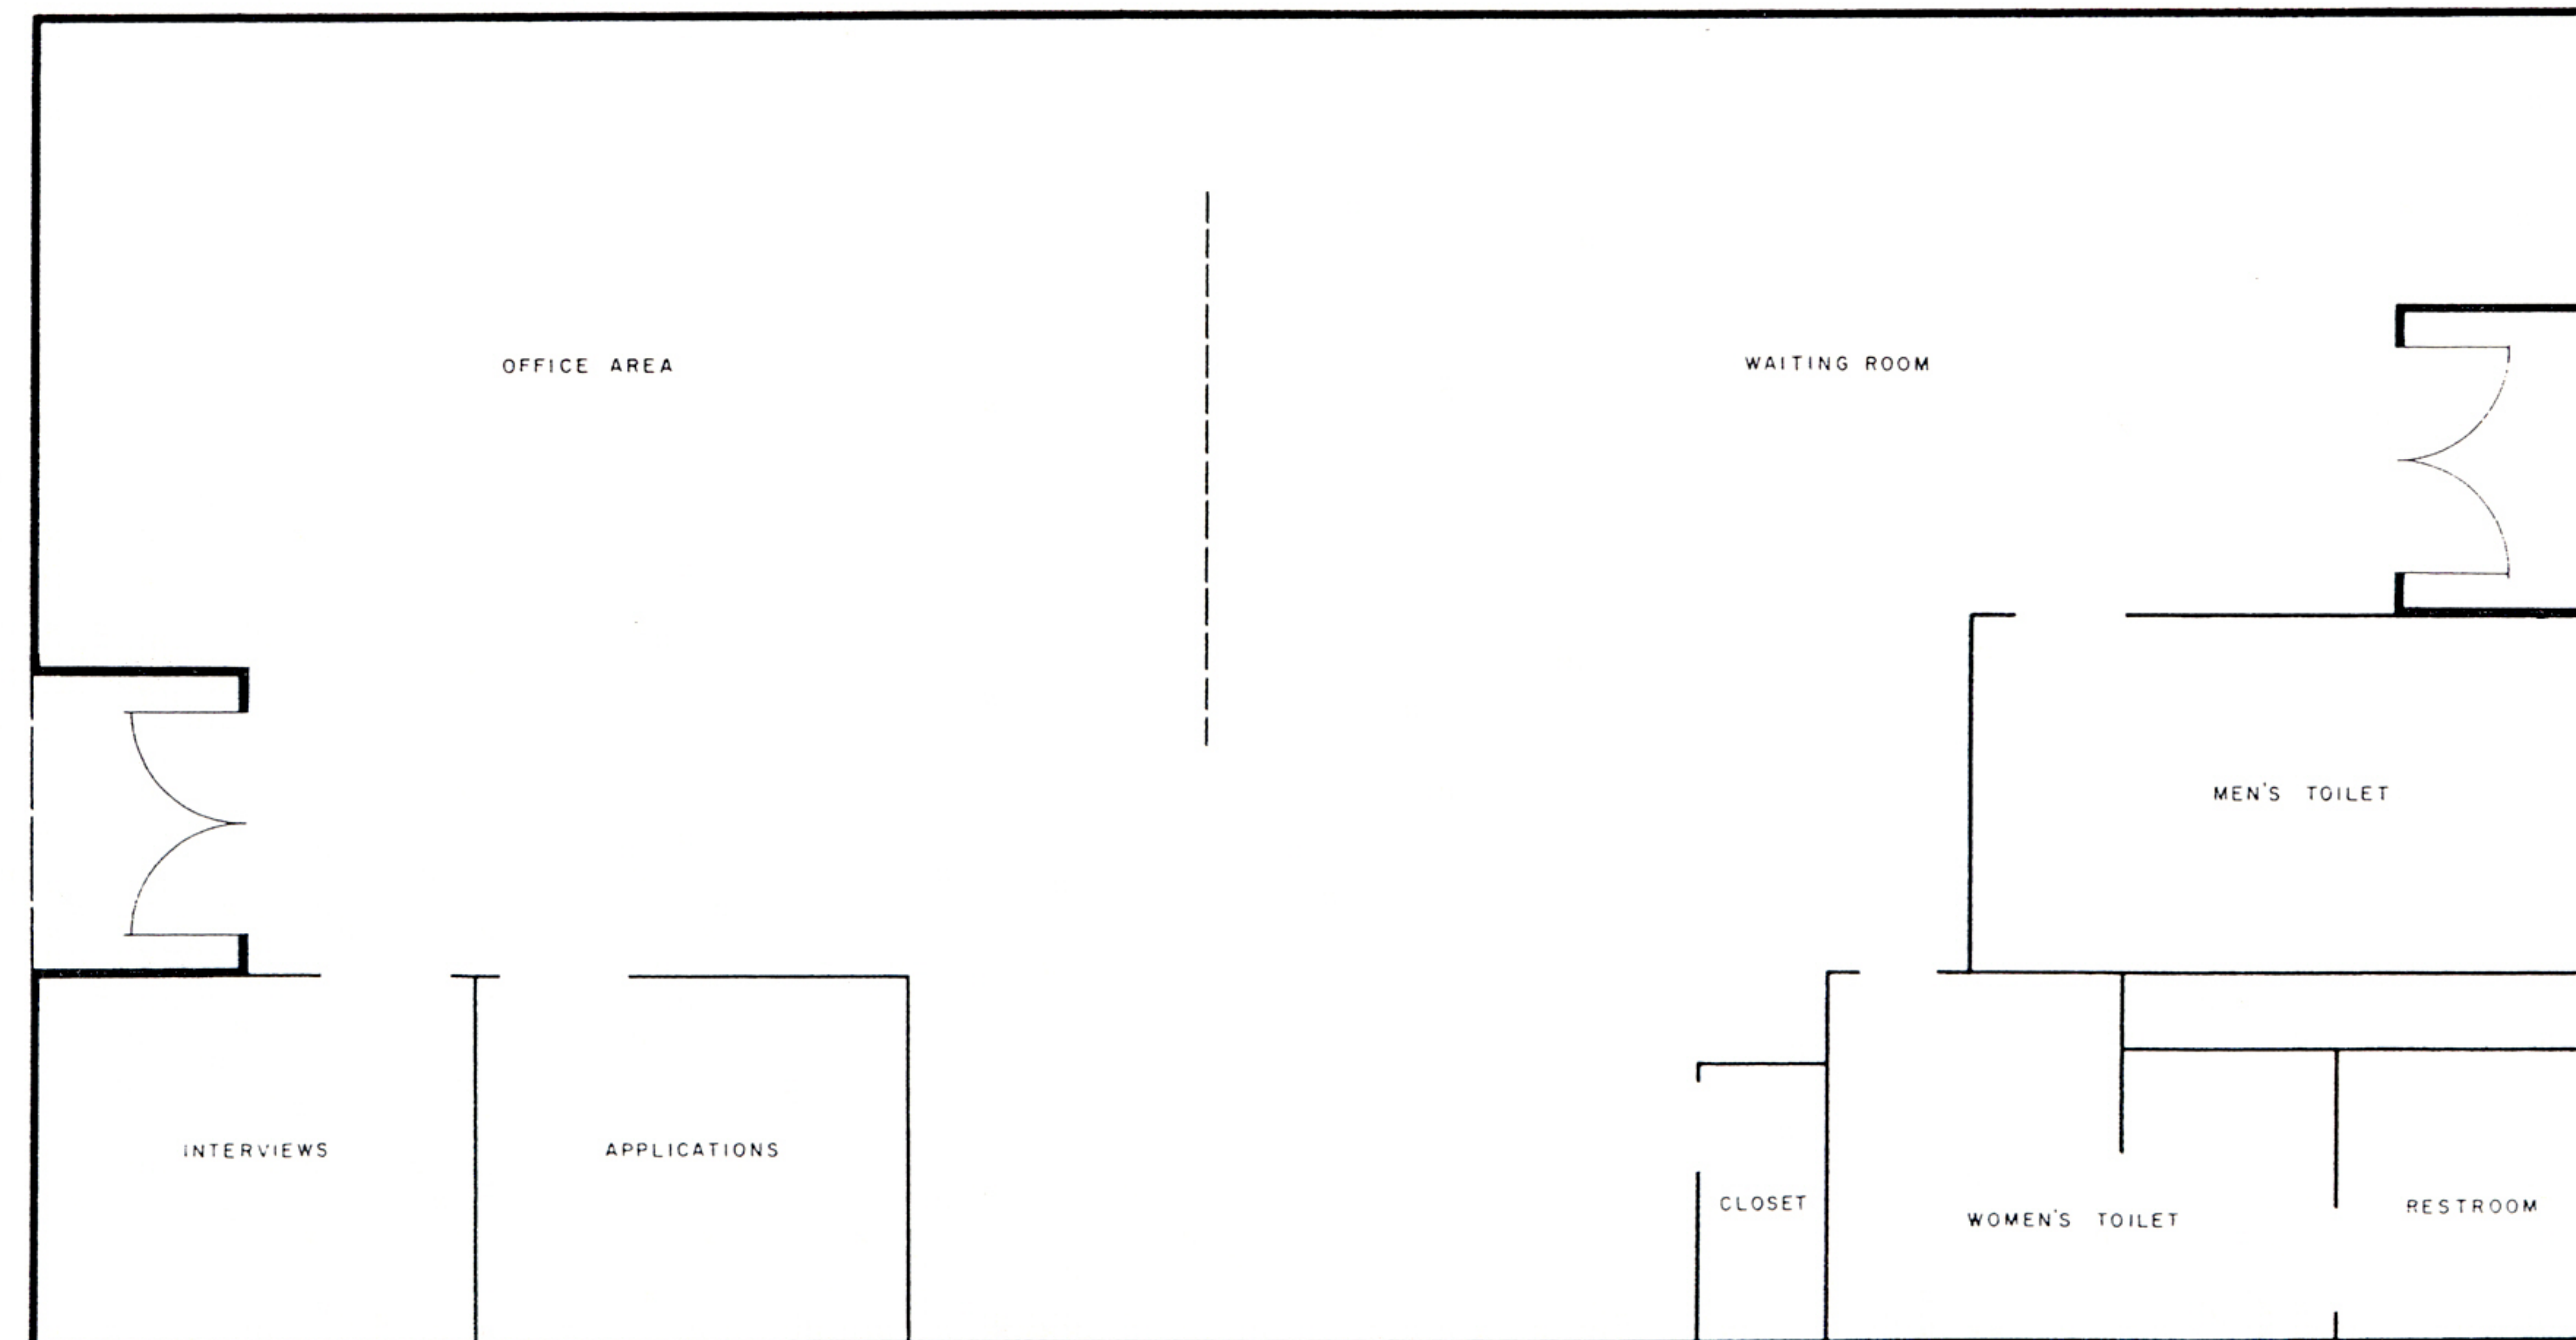

NEW YORK WORLD'S FAIR 1964-1965
FLUSHING MEADOW PARK
BOAT HOUSE AND
IDENTITY BUILDING

BOAT HOUSE AND IDENTITY BUILDING

BOAT HOUSE

0 4 12
SCALE IN FEET

IDENTITY BUILDING

0 4 8
SCALE IN FEET

March 23, 1964

ANDREWS & CLARK
CONSULTING ENGINEERS