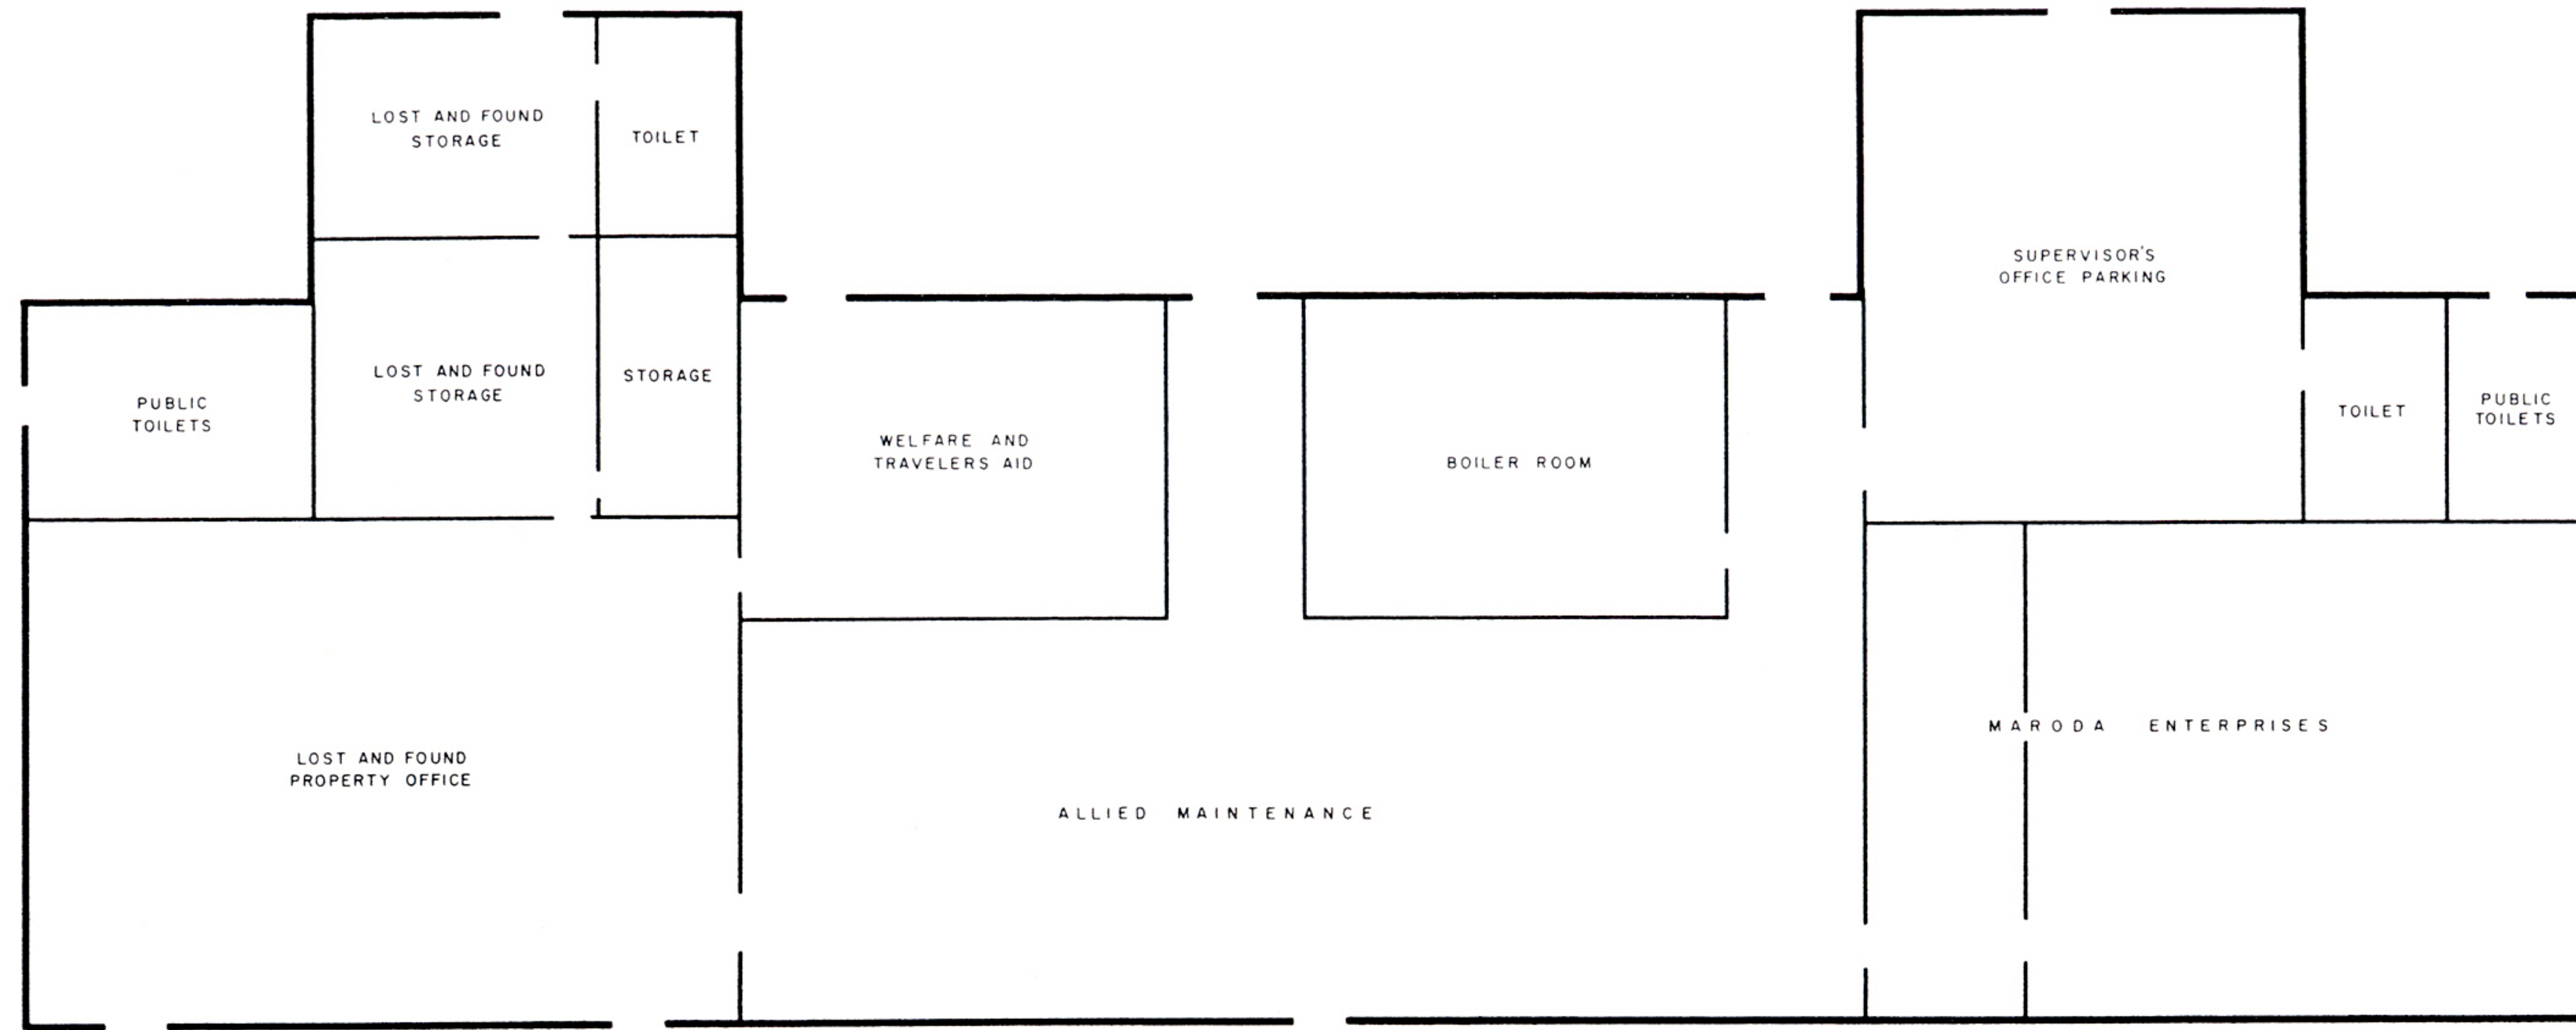

NEW YORK WORLD'S FAIR 1964-1965
FLUSHING MEADOW PARK
BOAT HOUSE AND
IDENTITY BUILDING

BOAT HOUSE AND IDENTITY BUILDING

BOAT HOUSE

0 4 12
SCALE IN FEET

IDENTITY BUILDING

0 4 8
SCALE IN FEET

March 23, 1964

ANDREWS & CLARK
CONSULTING ENGINEERS